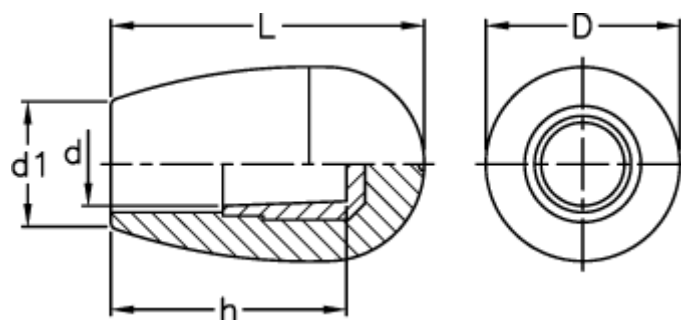

# Data Sheet

Article number: 2304021212  
Description: E+G Handle  
I.222/55 N-12

## Measures

---

d = 12  
D = 33  
d1 = 20  
h = 40  
L = 54